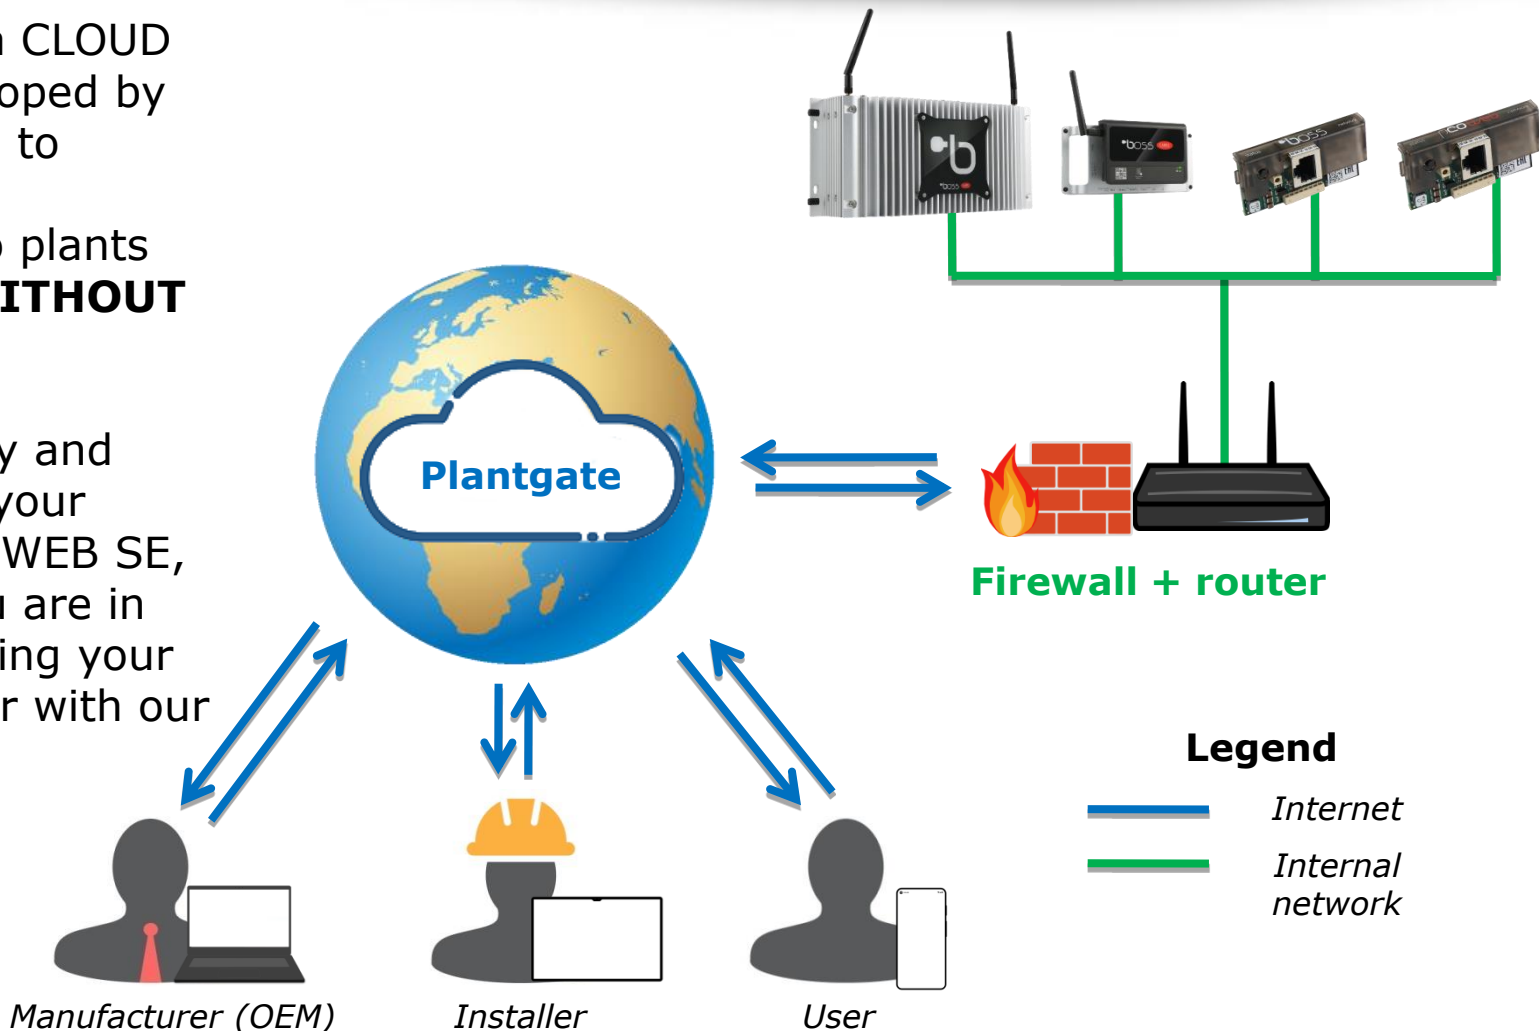

# Plantgate...

## How does it work?

Plantgate is a CLOUD service developed by CLIMASET srl to allow remote connection to plants **WITH OR WITHOUT** a static IP.

You can easily and safely reach your BOSS or pCOWEB SE, wherever you are in the world, using your **BROWSER** or with our **APP**.