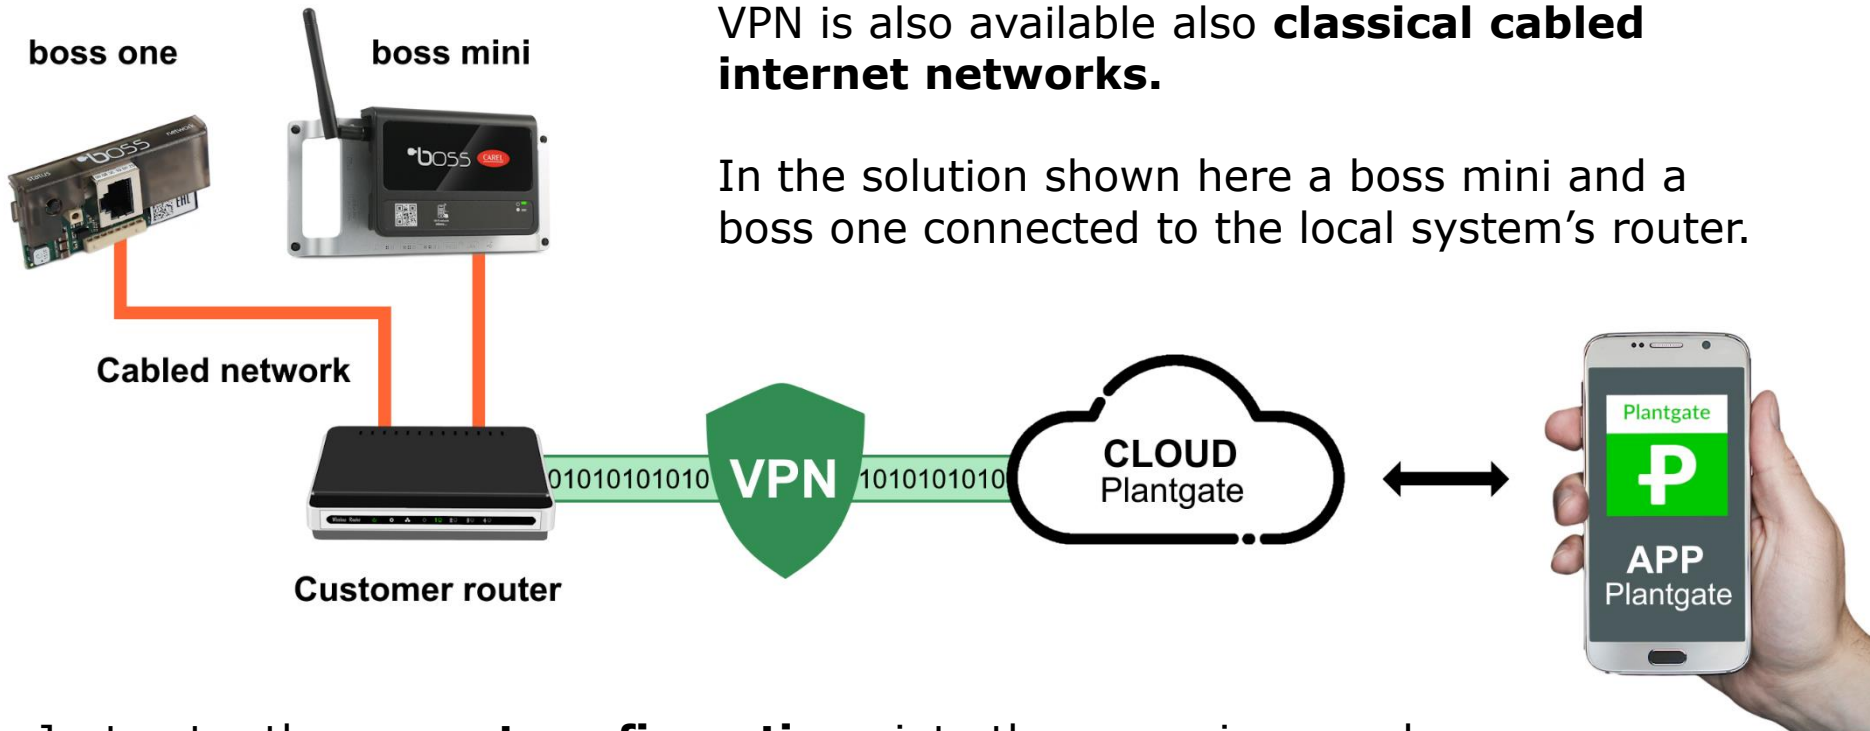

## Available also with VPN connection

In many places the cabled internet network may not be available or may be subjected to limitations for security reasons. To overcome these problems, it is possible to **connect your devices to the Plantgate** through the **VPN**, an encrypted tunnel between your system's devices and the Plantgate cloud.

Main advantages:

- Increased system **security** thanks to the cryptography provided by the VPN,
- If the cabled network is not available, you could use a **4G data connection** using a SIM card.

# Plantgate... VPN and connection with SIM 4G

Here there are two solutions for connection to the Plantgate using the **4G data network**: both cases use a **SIM card without static IP** for connecting to the Plantgate servers through the VPN.

## VPN and connection with cabled network

The connection to the Plantgate through the VPN is also available also **classical cabled internet networks**.

In the solution shown here a boss mini and a boss one connected to the local system's router.