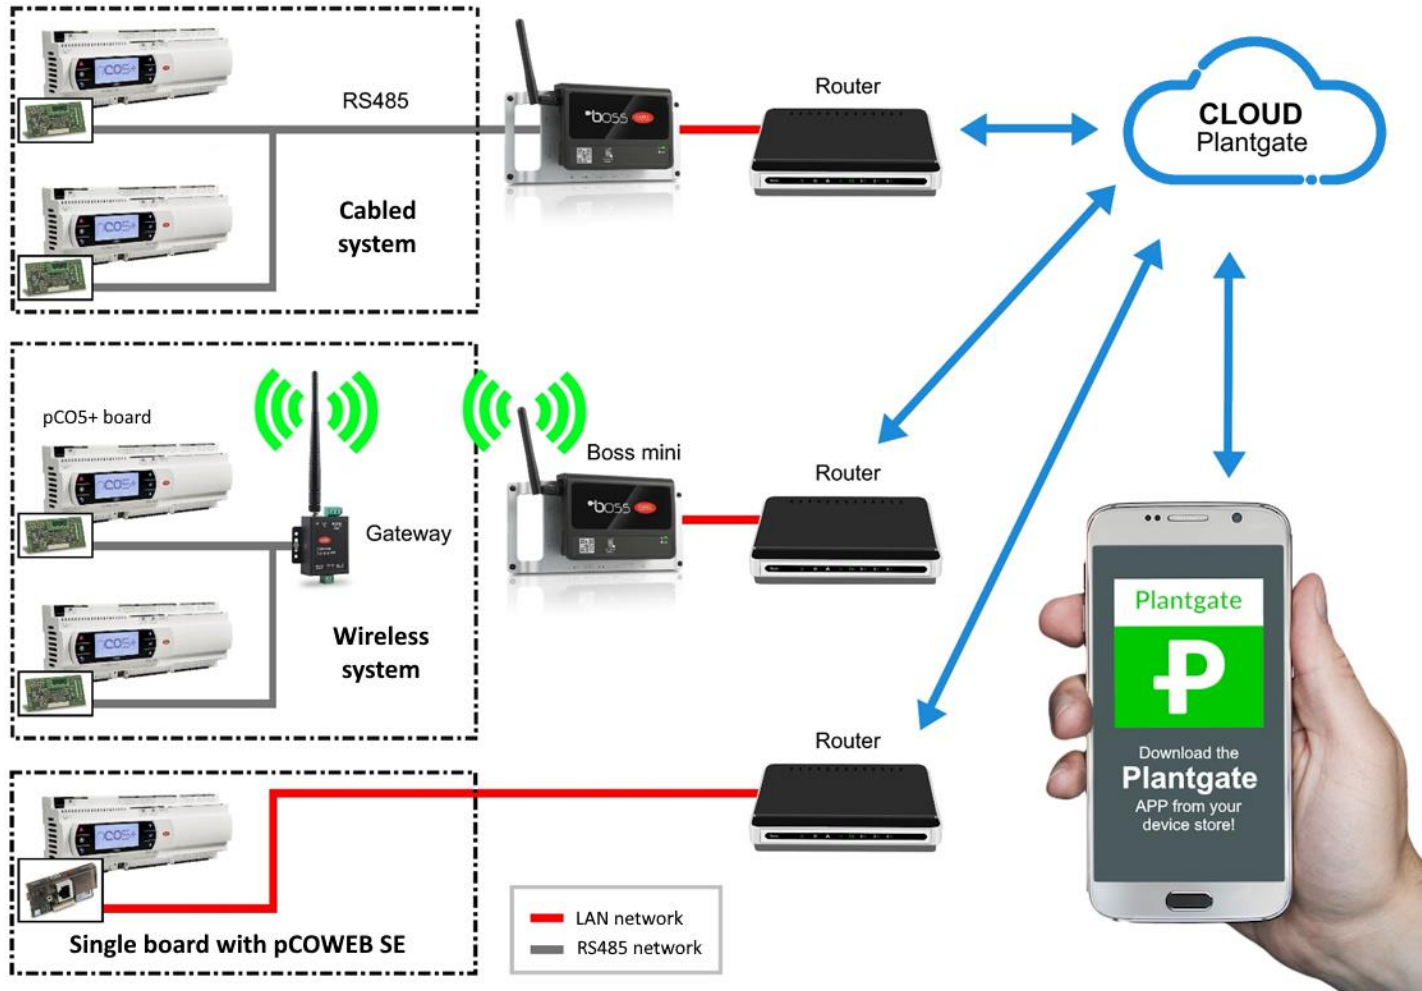

## How does it work?

Plantgate is a CLOUD service developed by CLIMASET srl to allow remote connection to plants **WITH OR WITHOUT** a static IP.

You can easily and safely reach your BOSS or pCOWEB SE, wherever you are in the world, using your **BROWSER** or with our **APP**.

## For a single board

## Connection examples