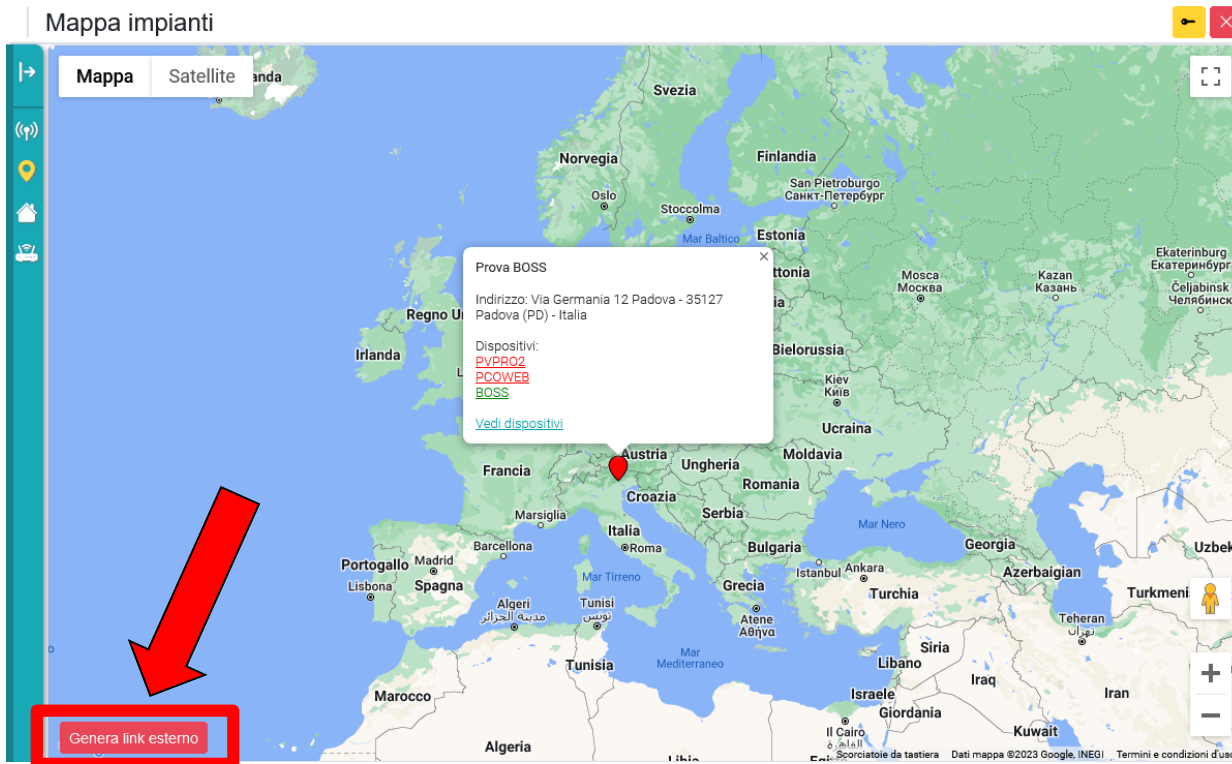

## Geolocation with a color map

### Map

### Semplicity

Each system is geolocated with an icon that shows its **position** and **status**:

-  **BLACK**: no configured device.
-  **GREY**: device not monitored.
-  **RED**: device not reachable.
-  **YELLOW**: device with alarm notifications.
-  **GREEN**: device OK.

## Easy remote assistance

It is possible to **see the map and the system's status without logging in** to the Plantgate each time!

All you have to do is to go the Map page, press the lower left red button and copy the **new external link** that will appear: