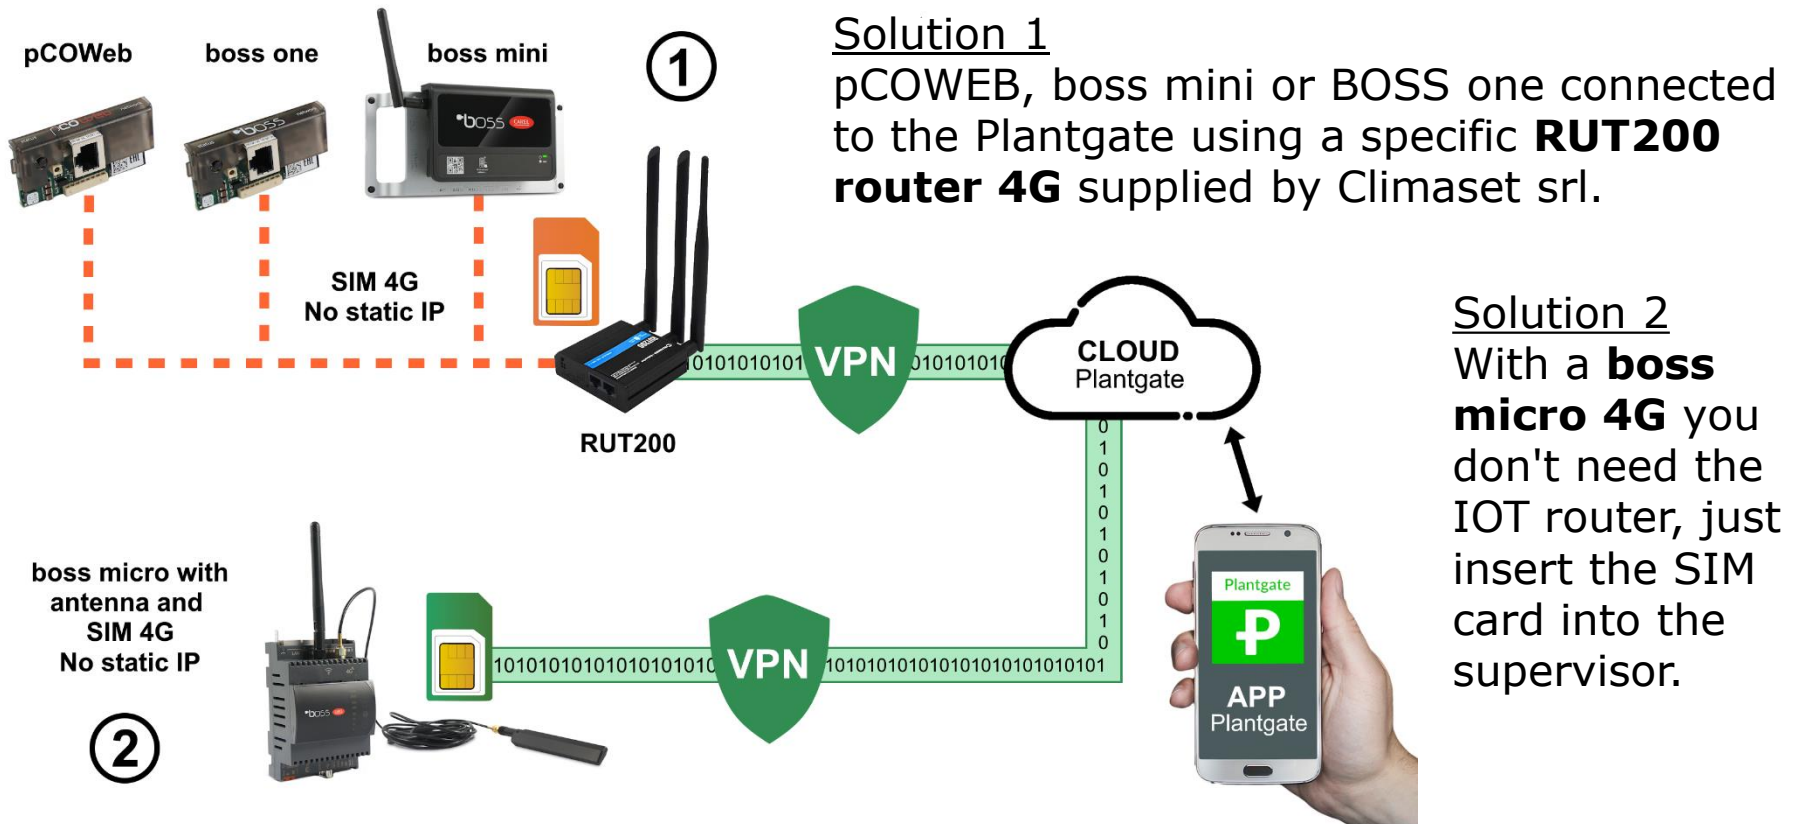

## Available also with VPN connection

In many places the cabled internet network may not be available or may be subjected to limitations for security reasons. To overcome these problems, it is possible to **connect your devices to the Plantgate** through the **VPN**, an encrypted tunnel between your system's devices and the Plantgate cloud.

Main advantages:

- Increased system **security** thanks to the cryptography provided by the VPN,
- If the cabled network is not available, you could use a **4G data connection** using a SIM card.

# Plantgate... VPN and connection with SIM 4G

Here there are two solutions for connection to the Plantgate using the **4G data network**: both cases use a **SIM card without static IP** for connecting to the Plantgate servers through the VPN.

## VPN and connection with cabled network

The connection to the Plantgate through the VPN is also available also **classical cabled internet networks**.

In the solution shown here a boss mini and a boss one connected to the local system's router.