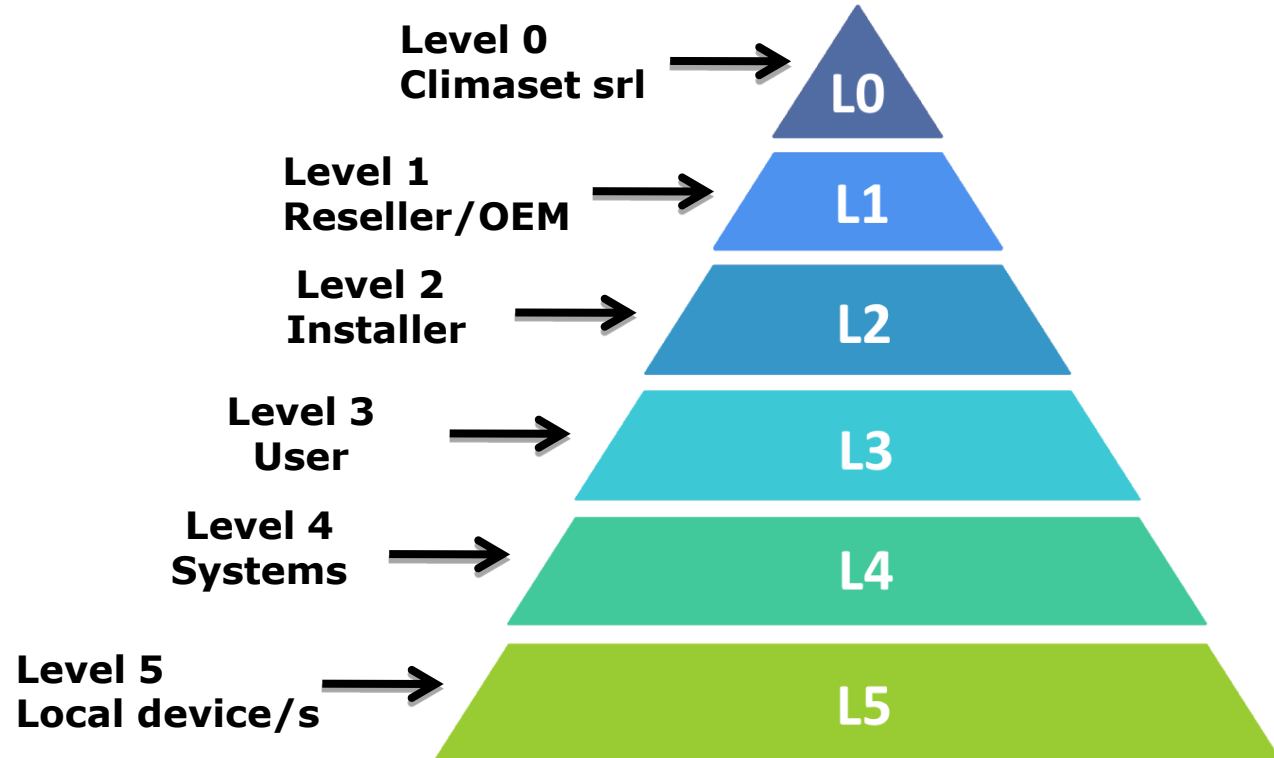

Plantgate...

The pyramidal structure

Plantgate has a pyramidal structure

- A) Hierarchically higher levels can access all lower levels systems.
- B) Each user can interact and read and/or write regulation parameters of his/her system.
- C) Personalization: for levels 1, 2 and 3 there is the possibility to have s custom URL and logo.