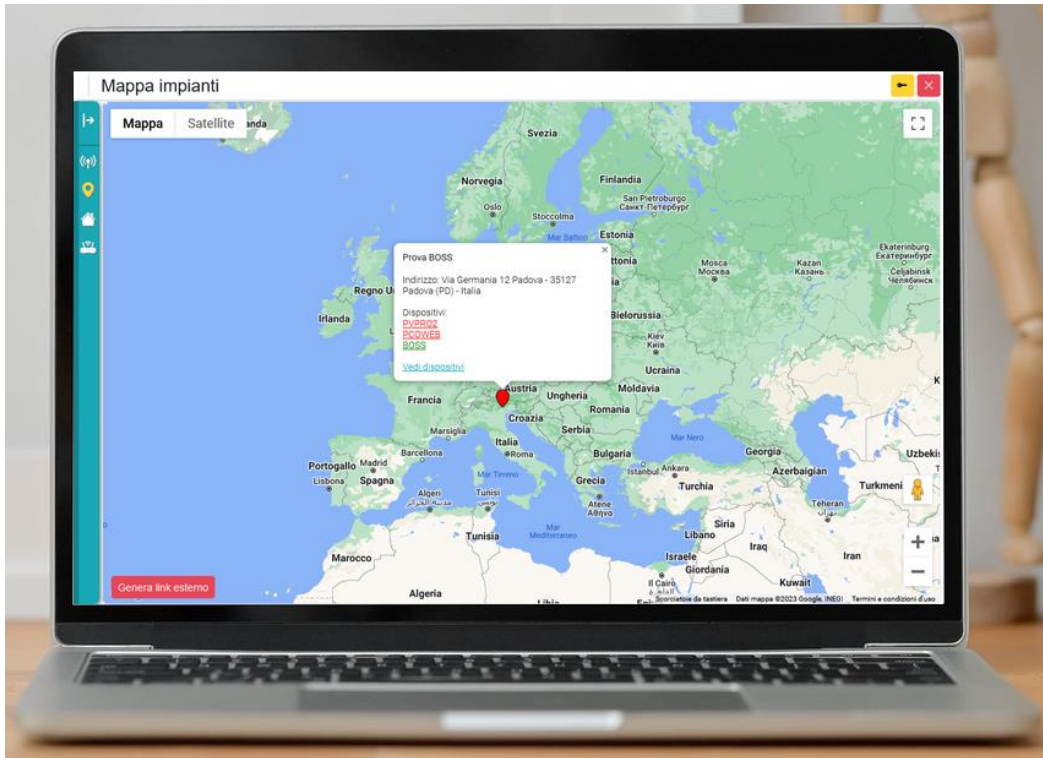

Plantgate...

Geolocation with a color map

Map

Semplicity

Each system is geolocated with an icon that shows its **position** and **status**:

- **BLACK**: no configured device.
- **GREY**: device not monitored.
- **RED**: device not reachable.
- **YELLOW**: device with alarm notifications.
- **GREEN**: device OK.